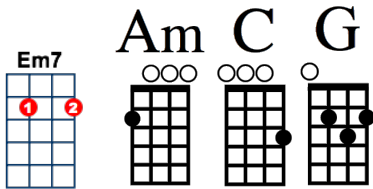

Jolene

Dolly Parton, 1973

Strum: ↓↑↓↑↓↑↓↑

INTRO: /1, 2 /1, 2/ / [Am] / [Am] / [Am] / [Am] /

Jo-[Am]lene, Jo-[C]lene, Jo-[G]lene, Jo-[Am]lene [Am]
I'm [G]begging of you [Em7]please don't take [Am]my man [Am]/[Am]/[Am]
Jo-[Am]lene, Jo-[C]lene, Jo-[G]lene, Jo-[Am]lene [Am]
[G]Please don't take him [Em7]just because you [Am] can [Am]/[Am]/[Am]

Your [Am]beauty is be-[C]yond compare with [G]flaming locks of [Am]auburn hair
With [G]ivory skin and [Em7]eyes of emerald [Am] green [Am]/[Am]/[Am]
Your [Am]smile is like a [C]breath of spring. Your [G]voice is soft like [Am]summer rain
And [G]I cannot com-[Em7]pete with you [Am]Jolene [Am]/[Am]/[Am]

He [Am]talks about you [C]in his sleep and there's [G]nothing I can [Am]do to keep
From [G]crying, when he [Em7]calls your name [Am]Jolene [Am]/[Am]/[Am]
And [Am]I can easily [C]understand how [G]you could easily [Am]take my man
But you [G]don't know what he [Em7]means to me Jo-[Am]lene [Am]/[Am]/[Am]

Jo-[Am]lene, Jo-[C]lene, Jo-[G]lene, Jo-[Am]lene [Am]
I'm [G] begging of you [Em7] please don't take [Am] my man [Am]/[Am]/[Am]
Jo-[Am]lene, Jo-[C]lene, Jo-[G]lene, Jo-[Am]lene [Am]
[G] Please don't take him [Em7] even though you [Am] can [Am]/[Am]/[Am]
[Am] Jolene / [Am] / Jo-[Am]lene [Am] / [Am] / [Am] _ _