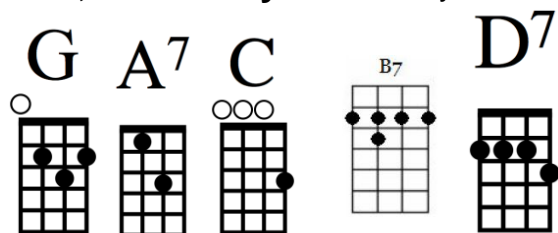

Bad, Bad Leroy Brown by Jim Croce (1972)

Strum: ↓↓↑↑↓↑

Well, the **[G]** southside of Chicago is the **[A7]** baddest part of town
And if you **[B7]** go down there, you better **[C]** just beware
Of a **[D7]** man name of Leroy **[G]** Brown.

Now **[G]** Leroy, more than trouble, you see he **[A7]** stand 'bout six foot four.
All the **[B7]** downtown ladies call him **[C]**'treetop lover'
All the **[D7]** men just call him **[G]** 'sir'.

[G] And he's bad, bad Leroy Brown
[A7] Baddest man in the whole damn town
[B7] Badder than ol' King **[C]** Kong and **[D7]** meaner than a junkyard **[G]** dog.

[G] And he's bad, bad Leroy Brown
[A7] Baddest man in the whole damn town
[B7] Badder than ol' King **[C]** Kong and **[D7]** meaner than a junkyard **[G]** dog.

Well, **[G]** Friday 'bout a week ago, **[A7]** Leroy, shootin' dice
And at the **[B7]** edge of the bar sat a **[C]** girl name of Doris
And **[D7]** ooh, that girl looked **[G]**nice.
Well, he **[G]** cast his eyes upon her, and **[A7]** trouble soon began.
And **[B7]** Leroy Brown, had learned a **[C]** lesson
'Bout a-messin' with the **[D7]** wife of a jealous **[G]** man.

[G] And he's bad, bad Leroy Brown
[A7] Baddest man in the whole damn town
[B7] Badder than ol' King **[C]** Kong and **[D7]** meaner than a junkyard **[G]** dog.

Well, the **[G]** two men took to fightin'
And when they **[A7]** pulled them from the floor
[B7] Leroy looked like a **[C]** jigsaw puzzle
With a **[D7]** couple of pieces **[G]** gone.